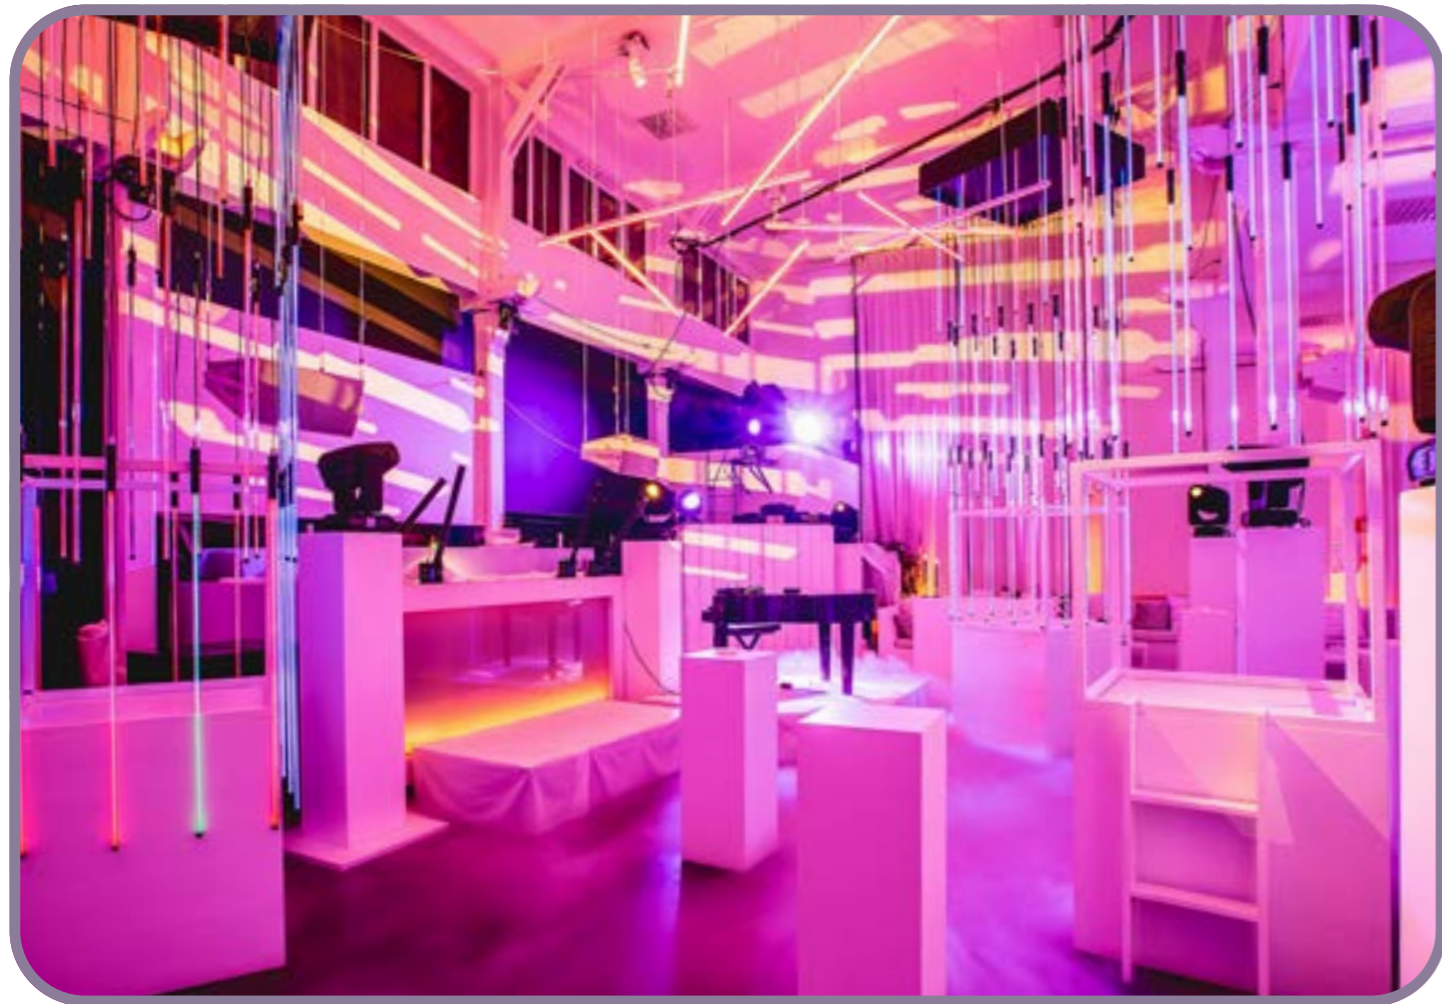

**“ The best parties have been at my house in Ibiza.
They start with a bit of music and BBQ by the pool”**

- Jade Jagger

8017.
ELAND® PUPITER 
40B / 40D / 88H

8022.
ELAND® POOH BELLE 
56B / 56D / 81H

8047.
FRUITKISTJE GESCHILDERD
50B / 40D / 20H