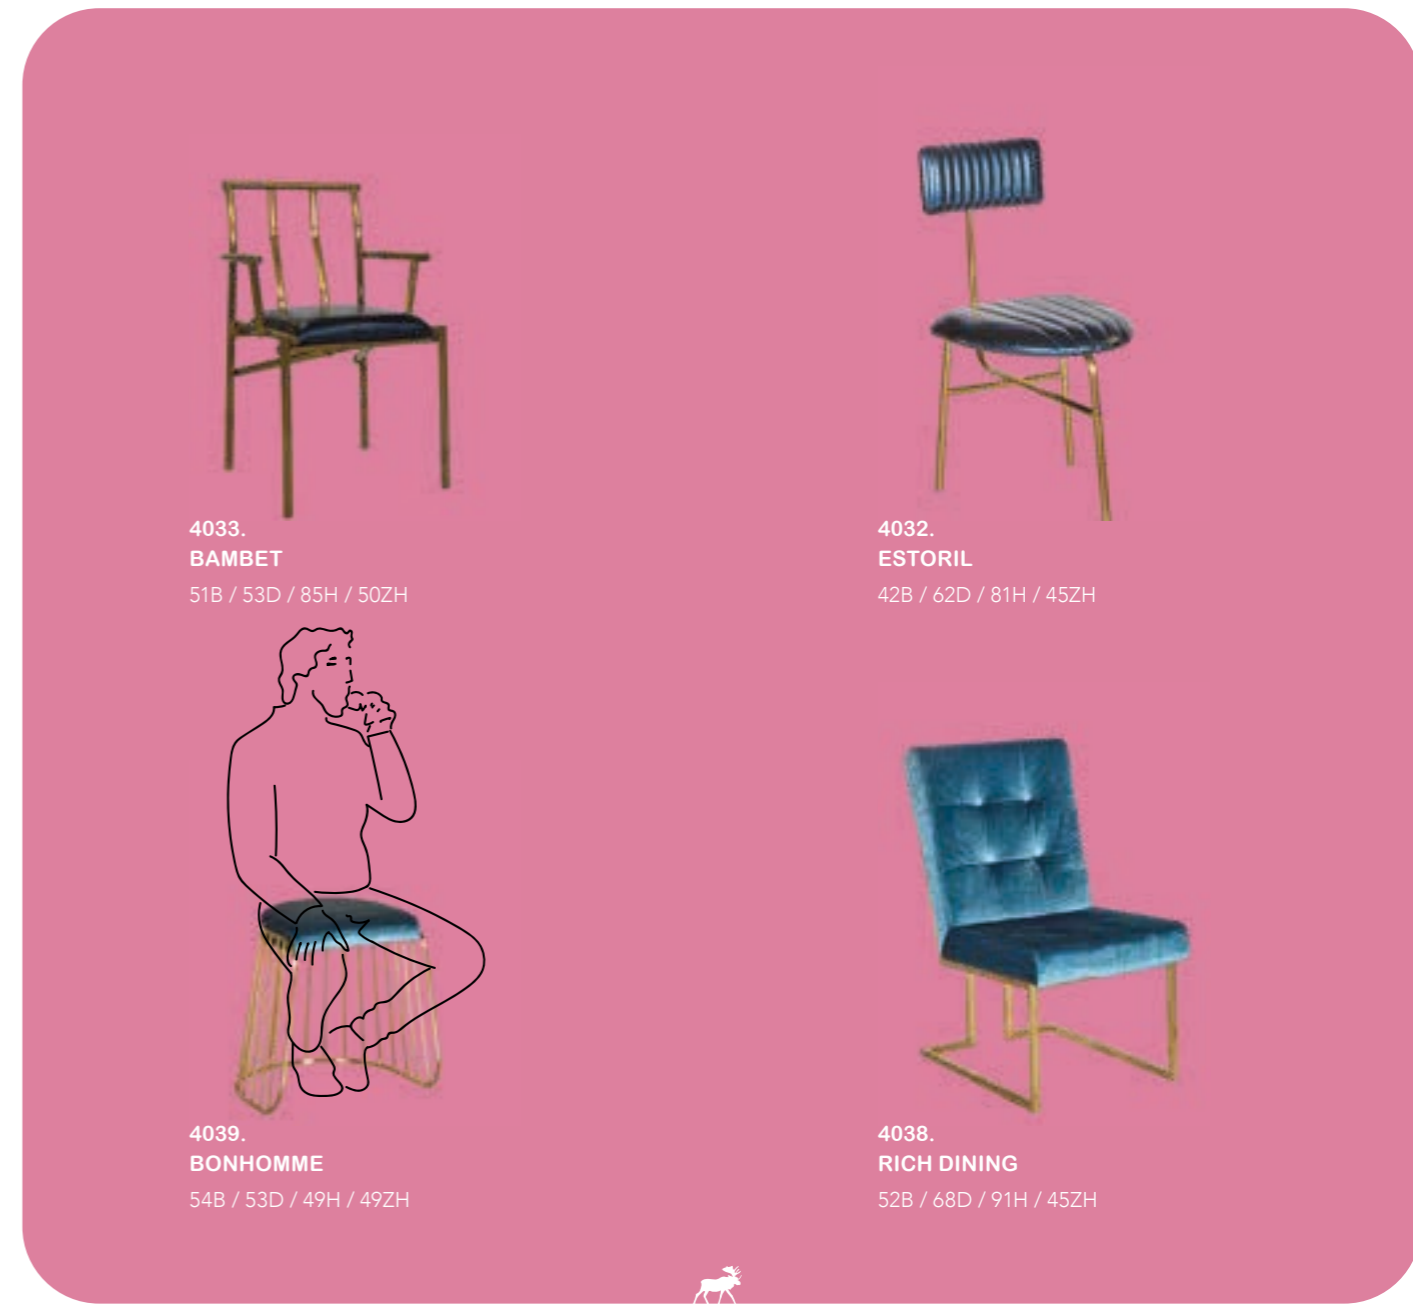

- Milton Berle

STOELEN

4048.
QUATORZE
46B / 41D / 90H / 46ZH

4010.
ELAND® MEDALLION MIX
54B / 56D / 96H / 51ZH

4009.
TROON
50B / 59D / 107H / 47ZH

4022.
TROON MET LEUNING
50B / 59D / 107H / 47ZH

4033.
BAMBET
51B / 53D / 85H / 50ZH

4032.
ESTORIL
42B / 62D / 81H / 45ZH

4039.
BONHOMME
54B / 53D / 49H / 49ZH

4038.
RICH DINING
52B / 68D / 91H / 45ZH

**“ Are you sure that
we are awake?
It seems to me
yet we sleep,
we dream ”**

- William Shakespeare