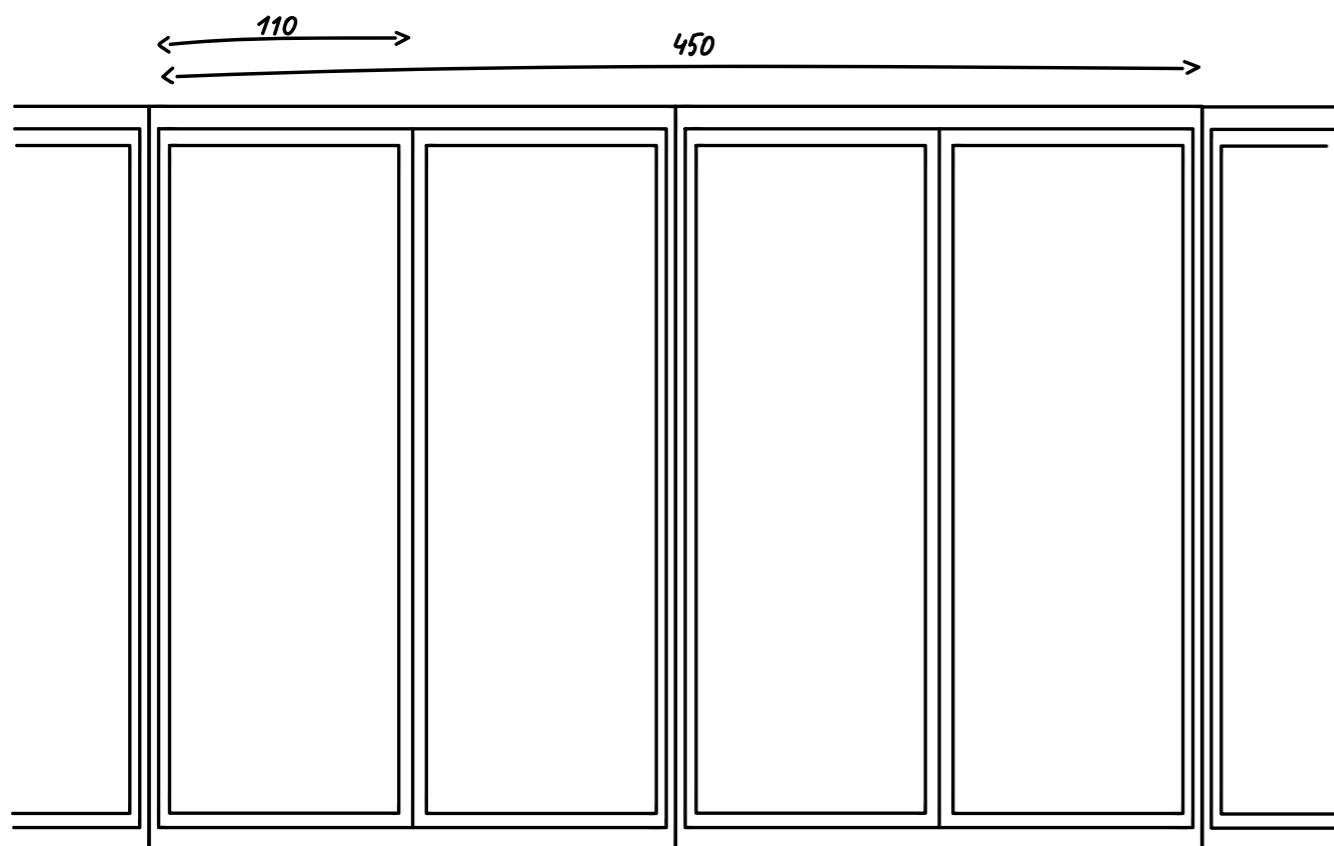

7026.
ELAND® TENTAAM
220B / 15D / 310H