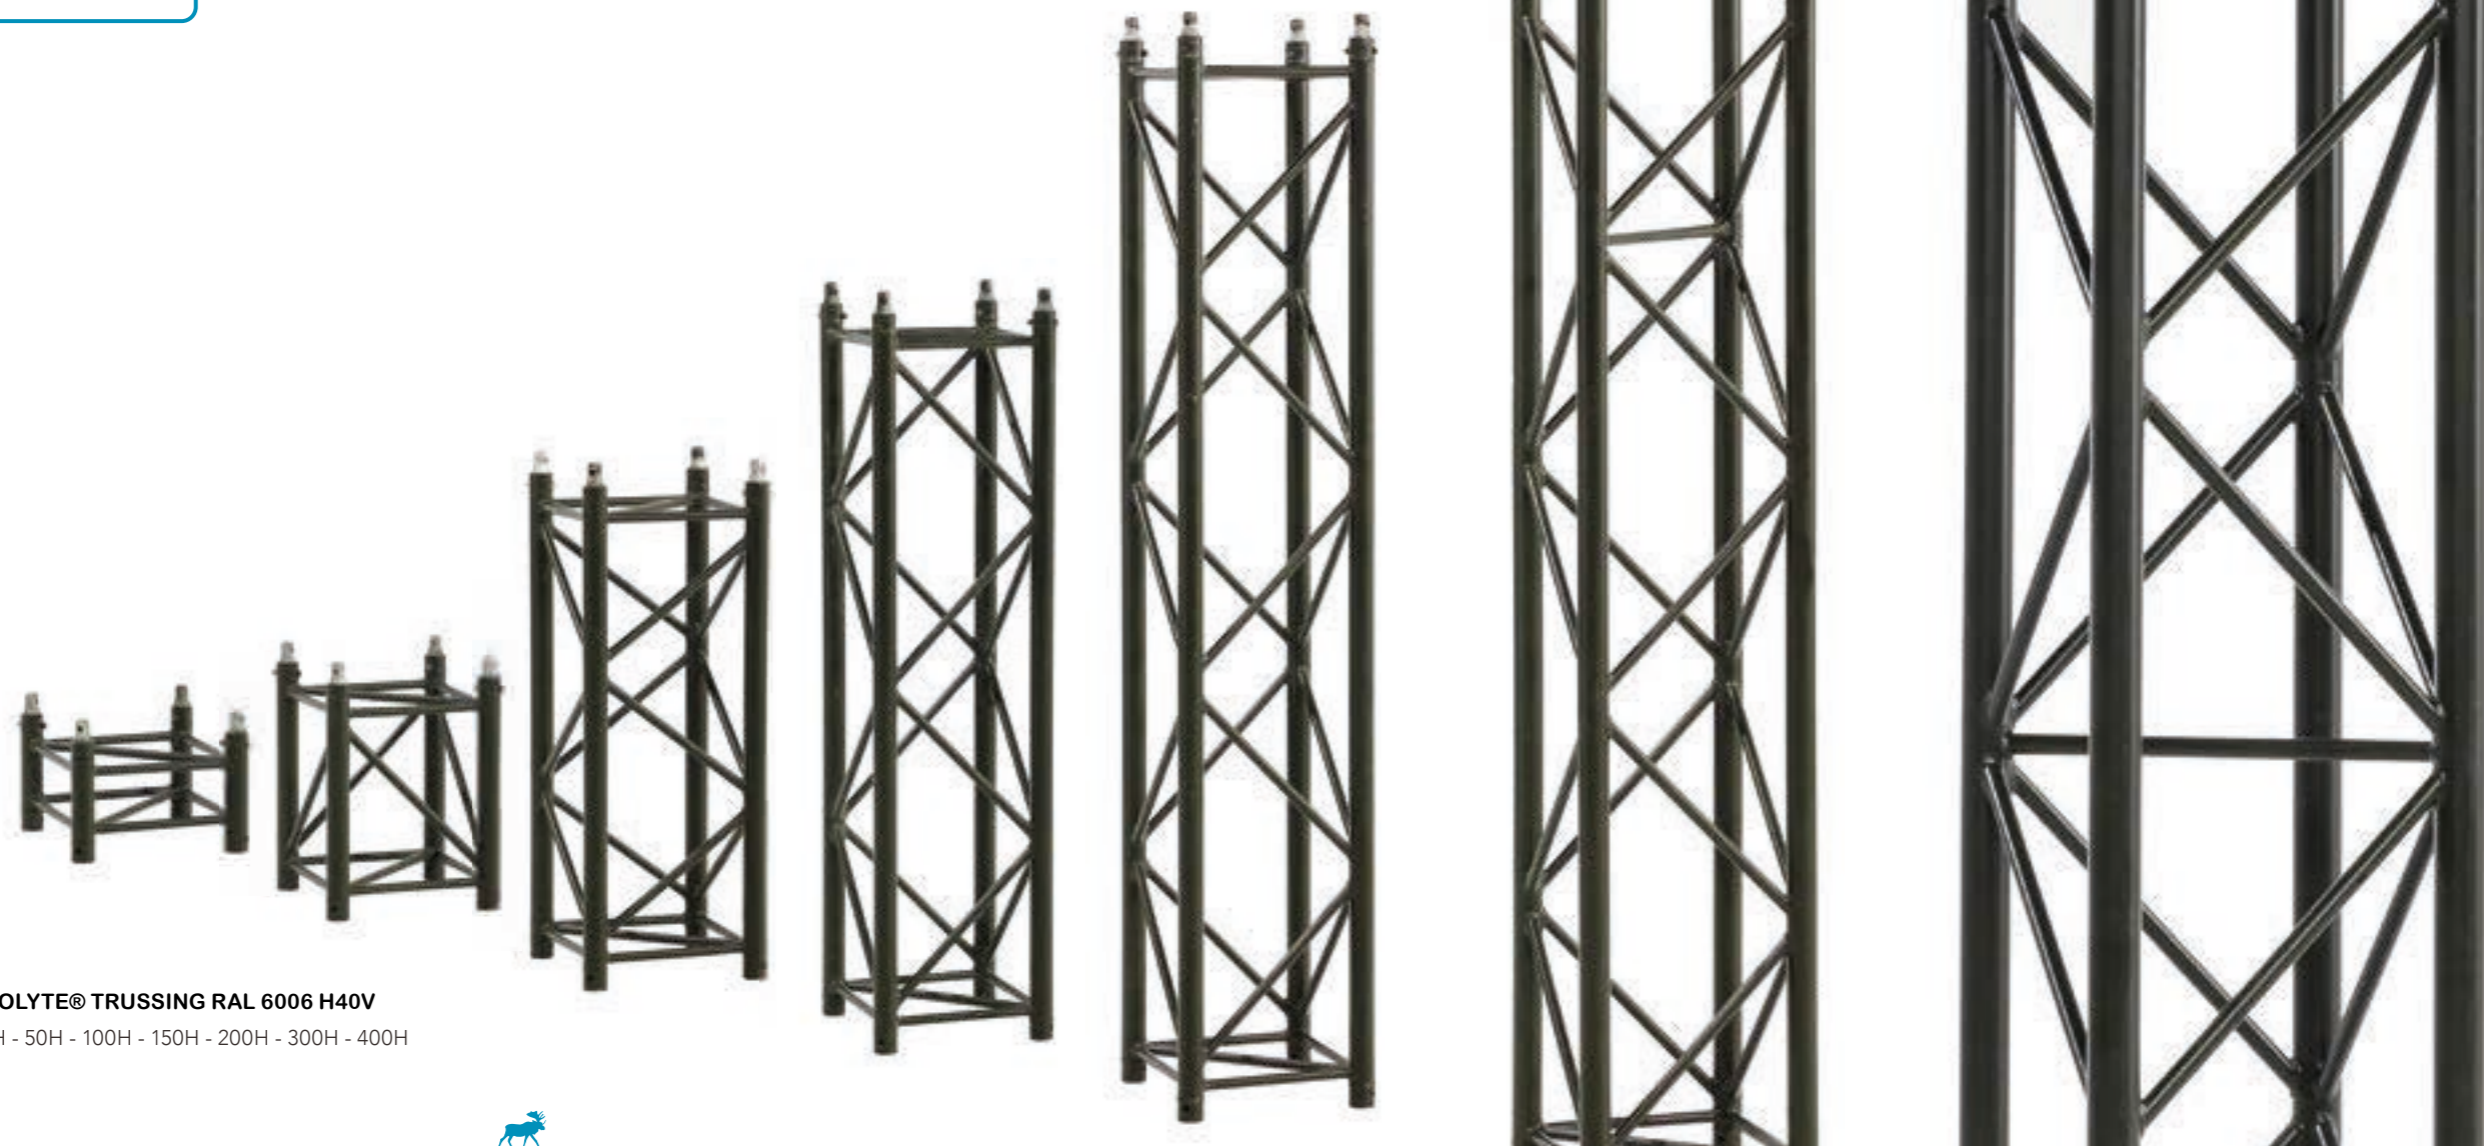

TECHNIER

PROLYTE® TRUSSING RAL 6006 H40V
25H - 50H - 100H - 150H - 200H - 300H - 400H