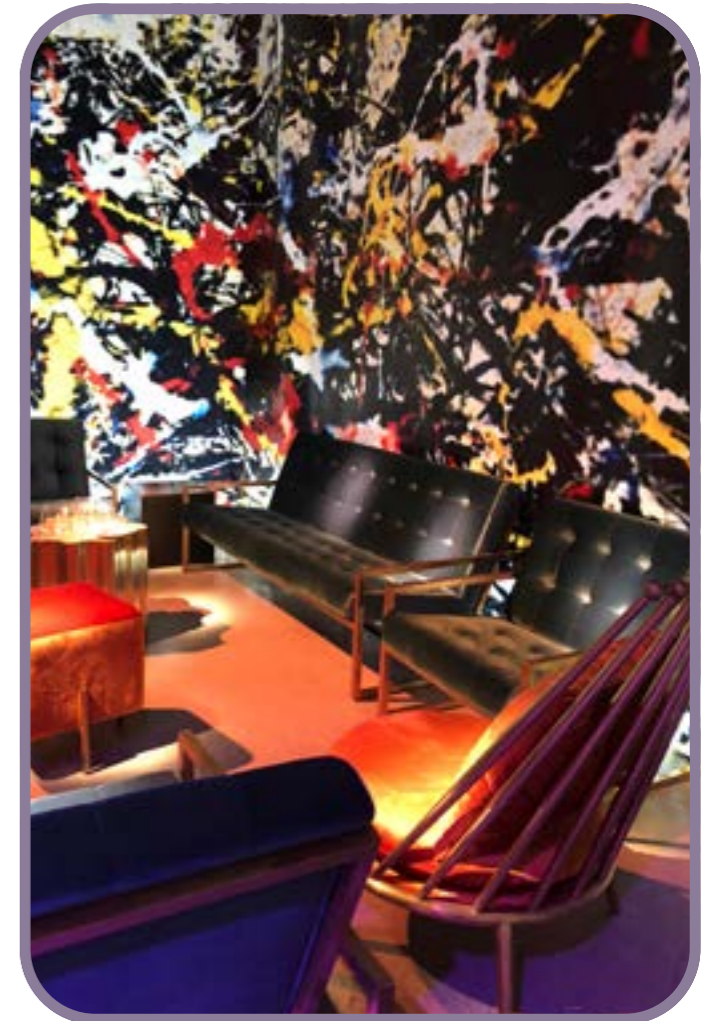

**“ Have no fear
of perfection,
you’ll never reach it.”**

- Salvador Dali