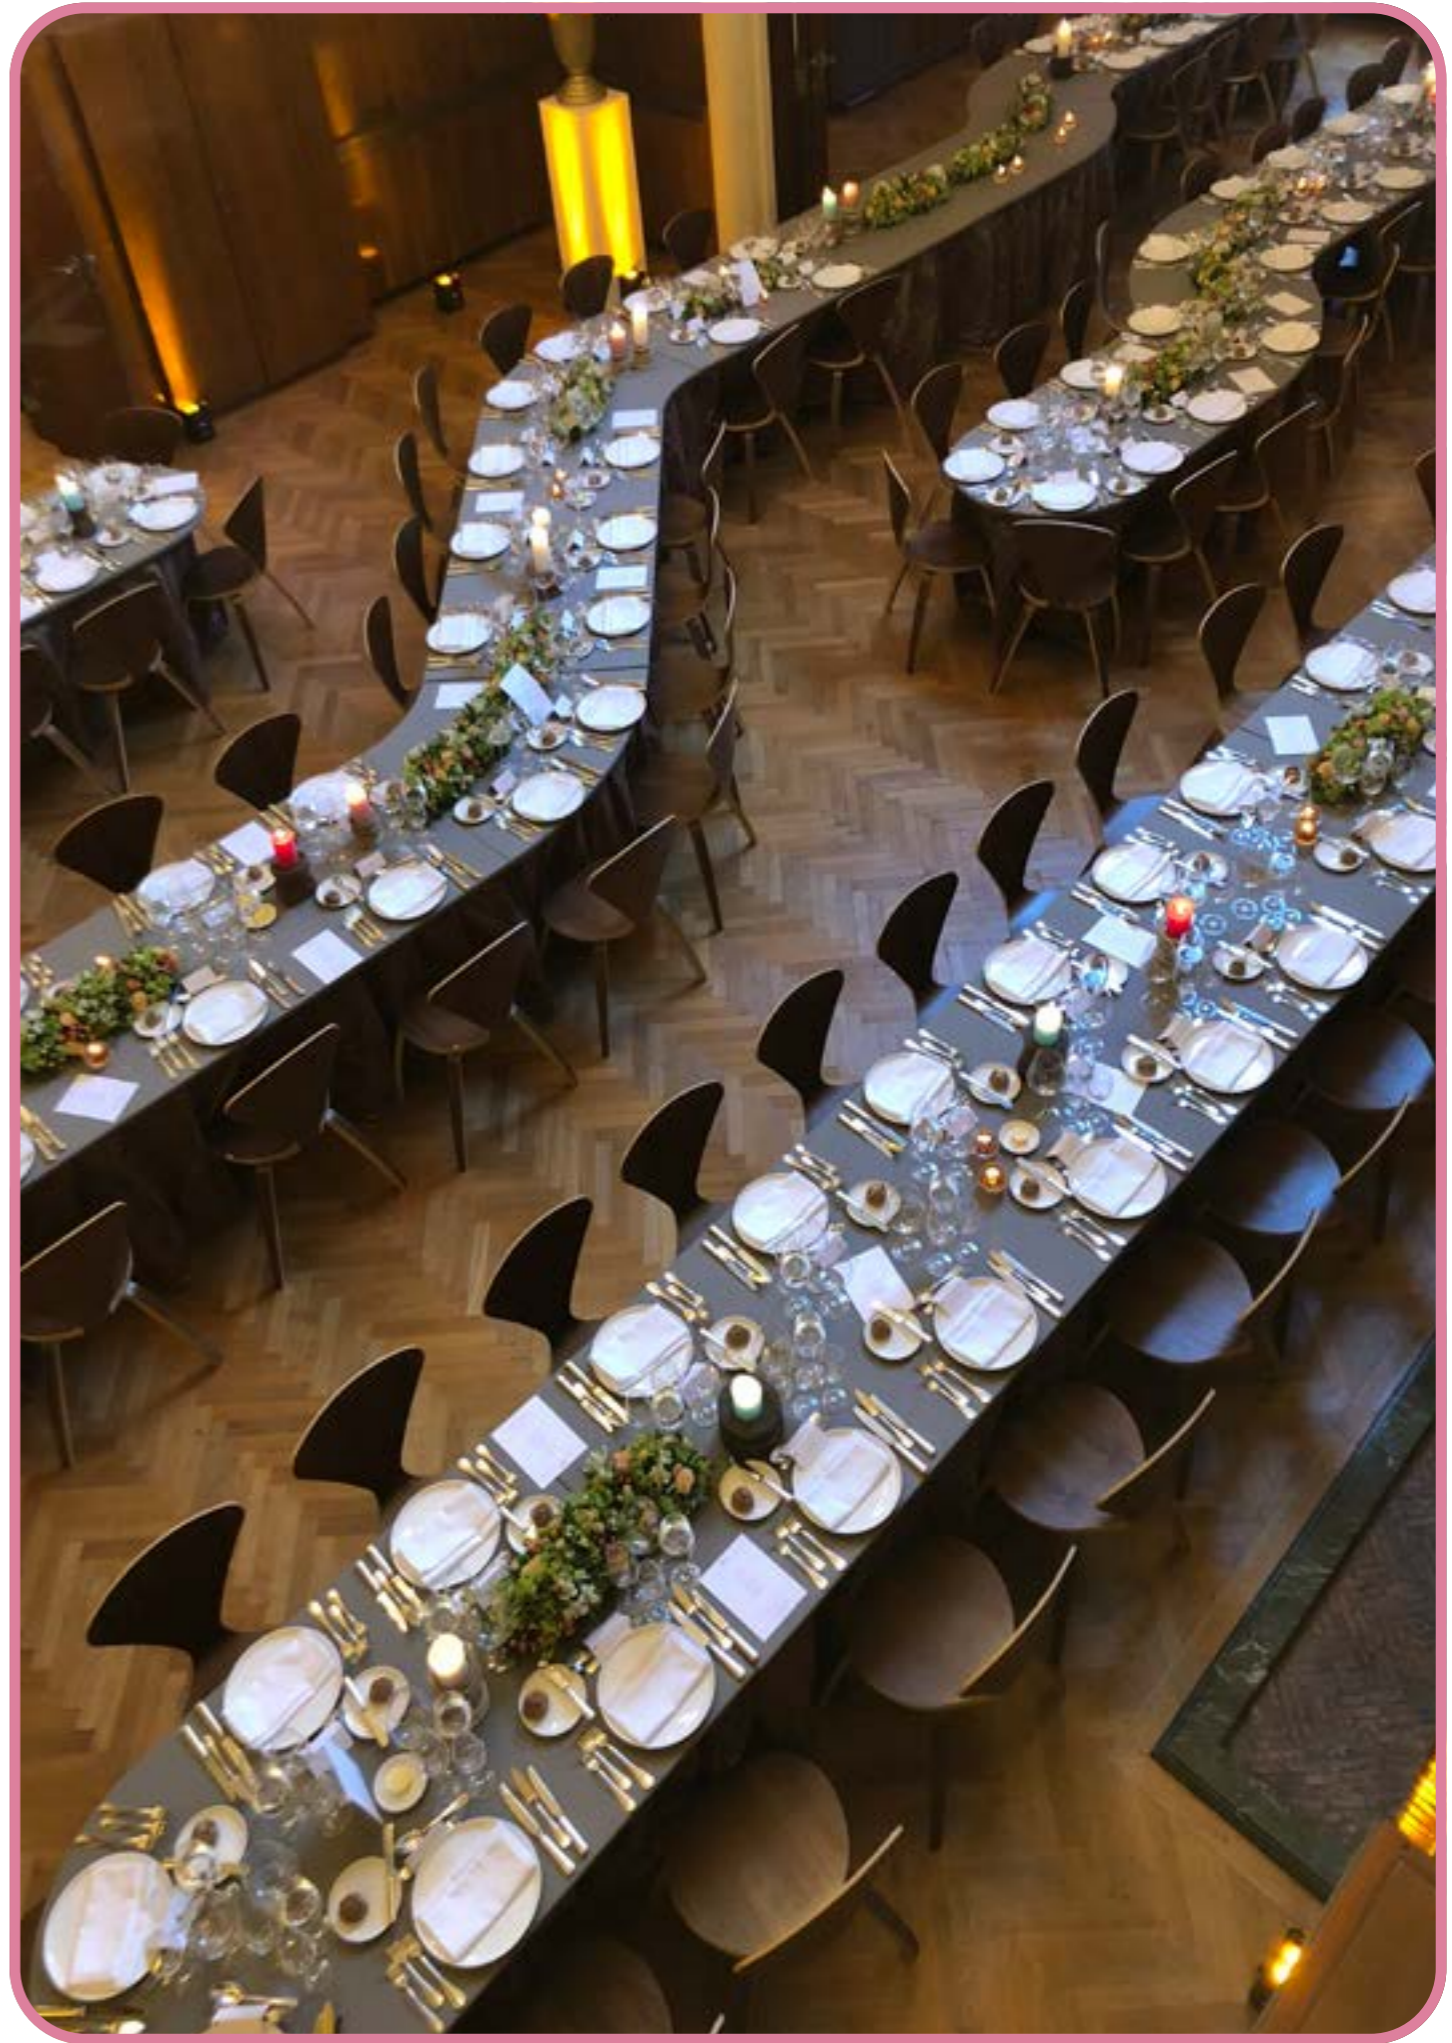

“ A strong family has well worn seats at the dinner table.”

- Unknown