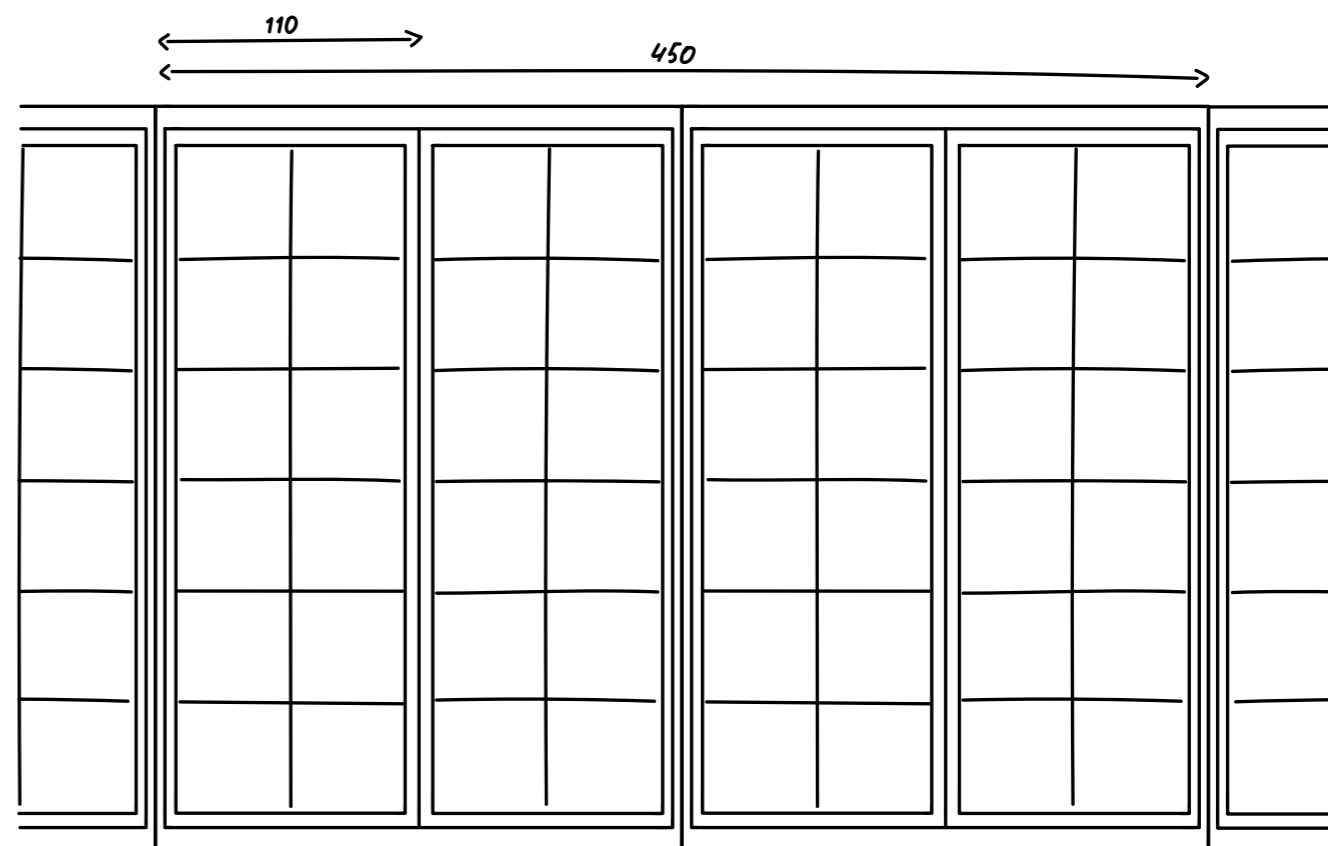

7027.
ELAND® TENTAAM RUITJES
220B / 15D / 310H